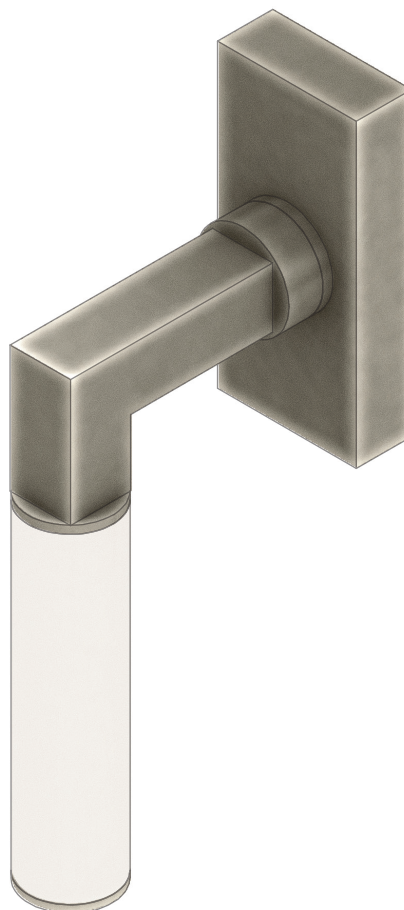

LUXE ATELIER

MILANO

Drehkipp per Finestra Serie Bauhaus 03 *Bauhaus Series 03 Drehkipp Window Handle*

Dimensioni *Dimensions*

	L	P	D	W	H
S	117	78	21	35	75
M	127	78	21	35	75
L	131	80	27	35	75

Dimensioni in millimetri *Dimensions given in millimeters*

Fornito con meccanismo DK q.7x45mm e viti M5x50.
Disponibile in tutte le finiture standard.
Dimensioni e finiture su misura disponibili su richiesta.
*Regularly furnished with DK mechanism q.7x45mm and M5x50 screws.
Additional sizes available by special order. Available in standard and custom finishes.*