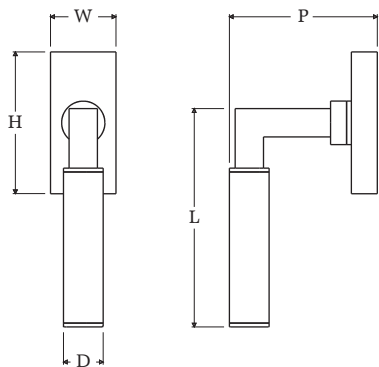

LUXE ATELIER

MILANO

Drehkipp per Finestra Serie Bauhaus 03 *Bauhaus Series 03 Drehkipp Window Handle*

Dimensioni *Dimensions*

	L	P	D	W	H
S	117	78	21	35	75
M	127	78	21	35	75
L	131	80	27	35	75

Dimensioni in millimetri *Dimensions given in millimeters*

Fornito con meccanismo DK q.7x45mm e viti M5x50.
Disponibile in tutte le finiture standard.
Dimensioni e finiture su misura disponibili su richiesta.
*Regularly furnished with DK mechanism q.7x45mm and M5x50 screws.
Additional sizes available by special order. Available in standard and custom finishes.*